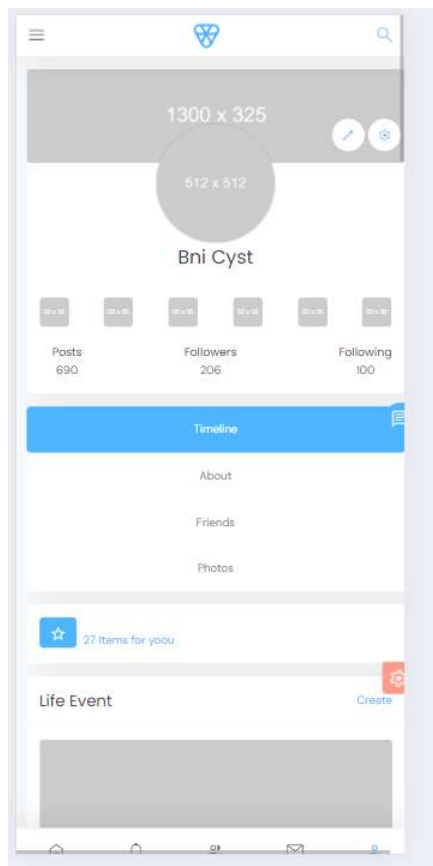

PERFIL PÚBLICO

- OPÇÃO 1