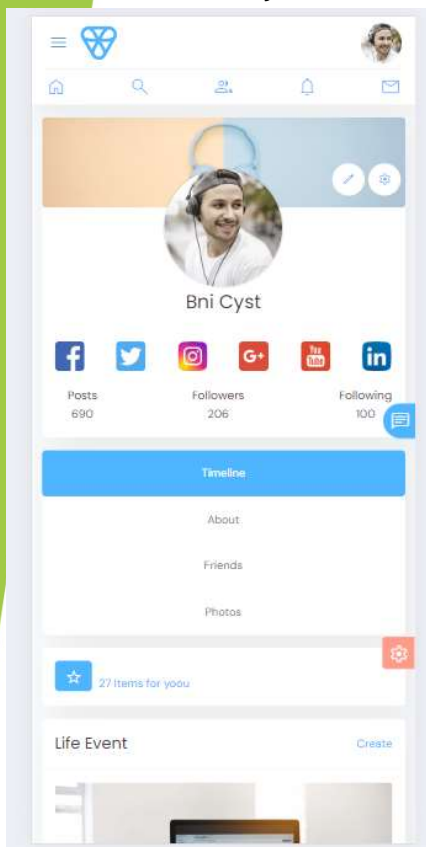

PERFIL PÚBLICO

- OPÇÃO 1