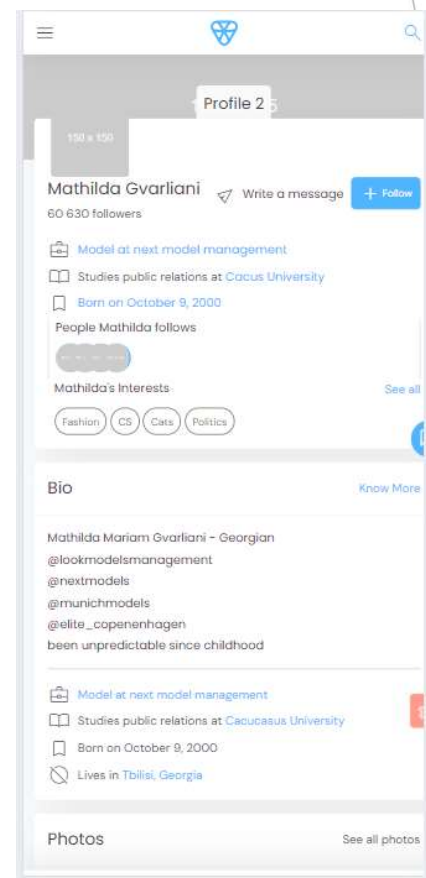

- OPÇÃO 2

- Definição de campos:
  - -Redes Sociais;
  - -Bio / Sobre;
  - -Interesses
- Postagens listadas