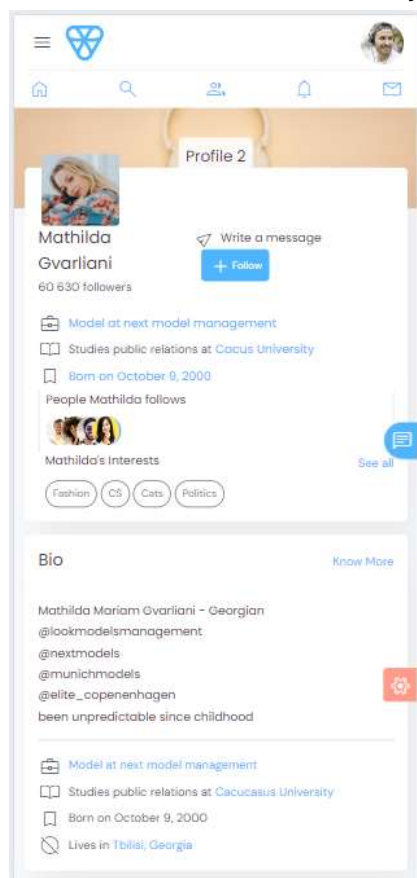

- OPÇÃO 2

- Definição de campos:
  - -Redes Sociais;
  - -Bio / Sobre;
  - -Interesses
- Postagens listadas