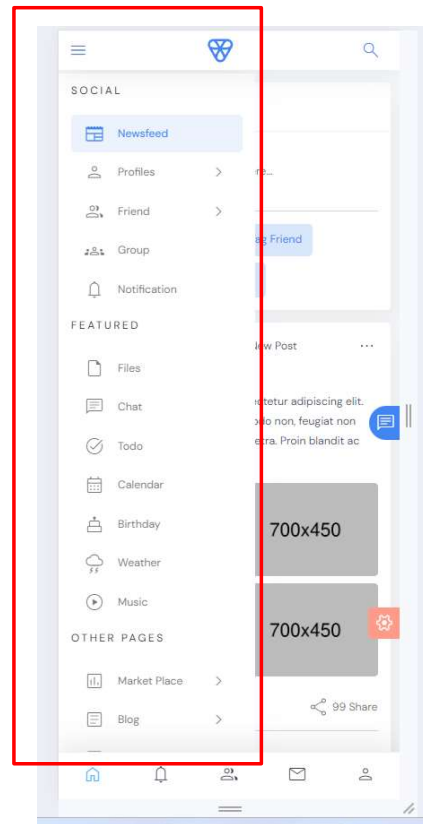

• MENU LATERAL

1. SOCIAL
  - Feed / Timeline
  - Pessoas
  - Agenda
  - Mensagens
2. O EVENTO
  - Enquetes
  - Programação
  - Eventos / Workshops (verificar se haverá tela de inscrição)
  - Patrocinadores
  - Games (confirmar subseções com ranking e regras)
  - Empresas
3. CONFIGURAÇÕES
  - Perfil