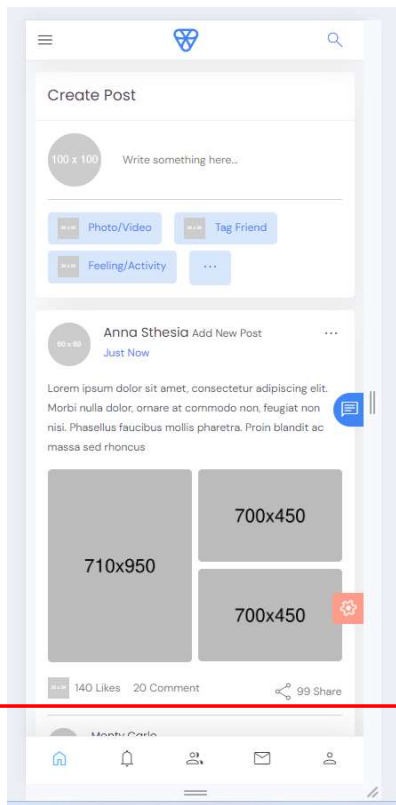

MENUS

• MENU ACESSO RÁPIDO

- HOME
- NOTIFICAÇÕES
- AMIGOS
- MENSAGENS
- PERFIL